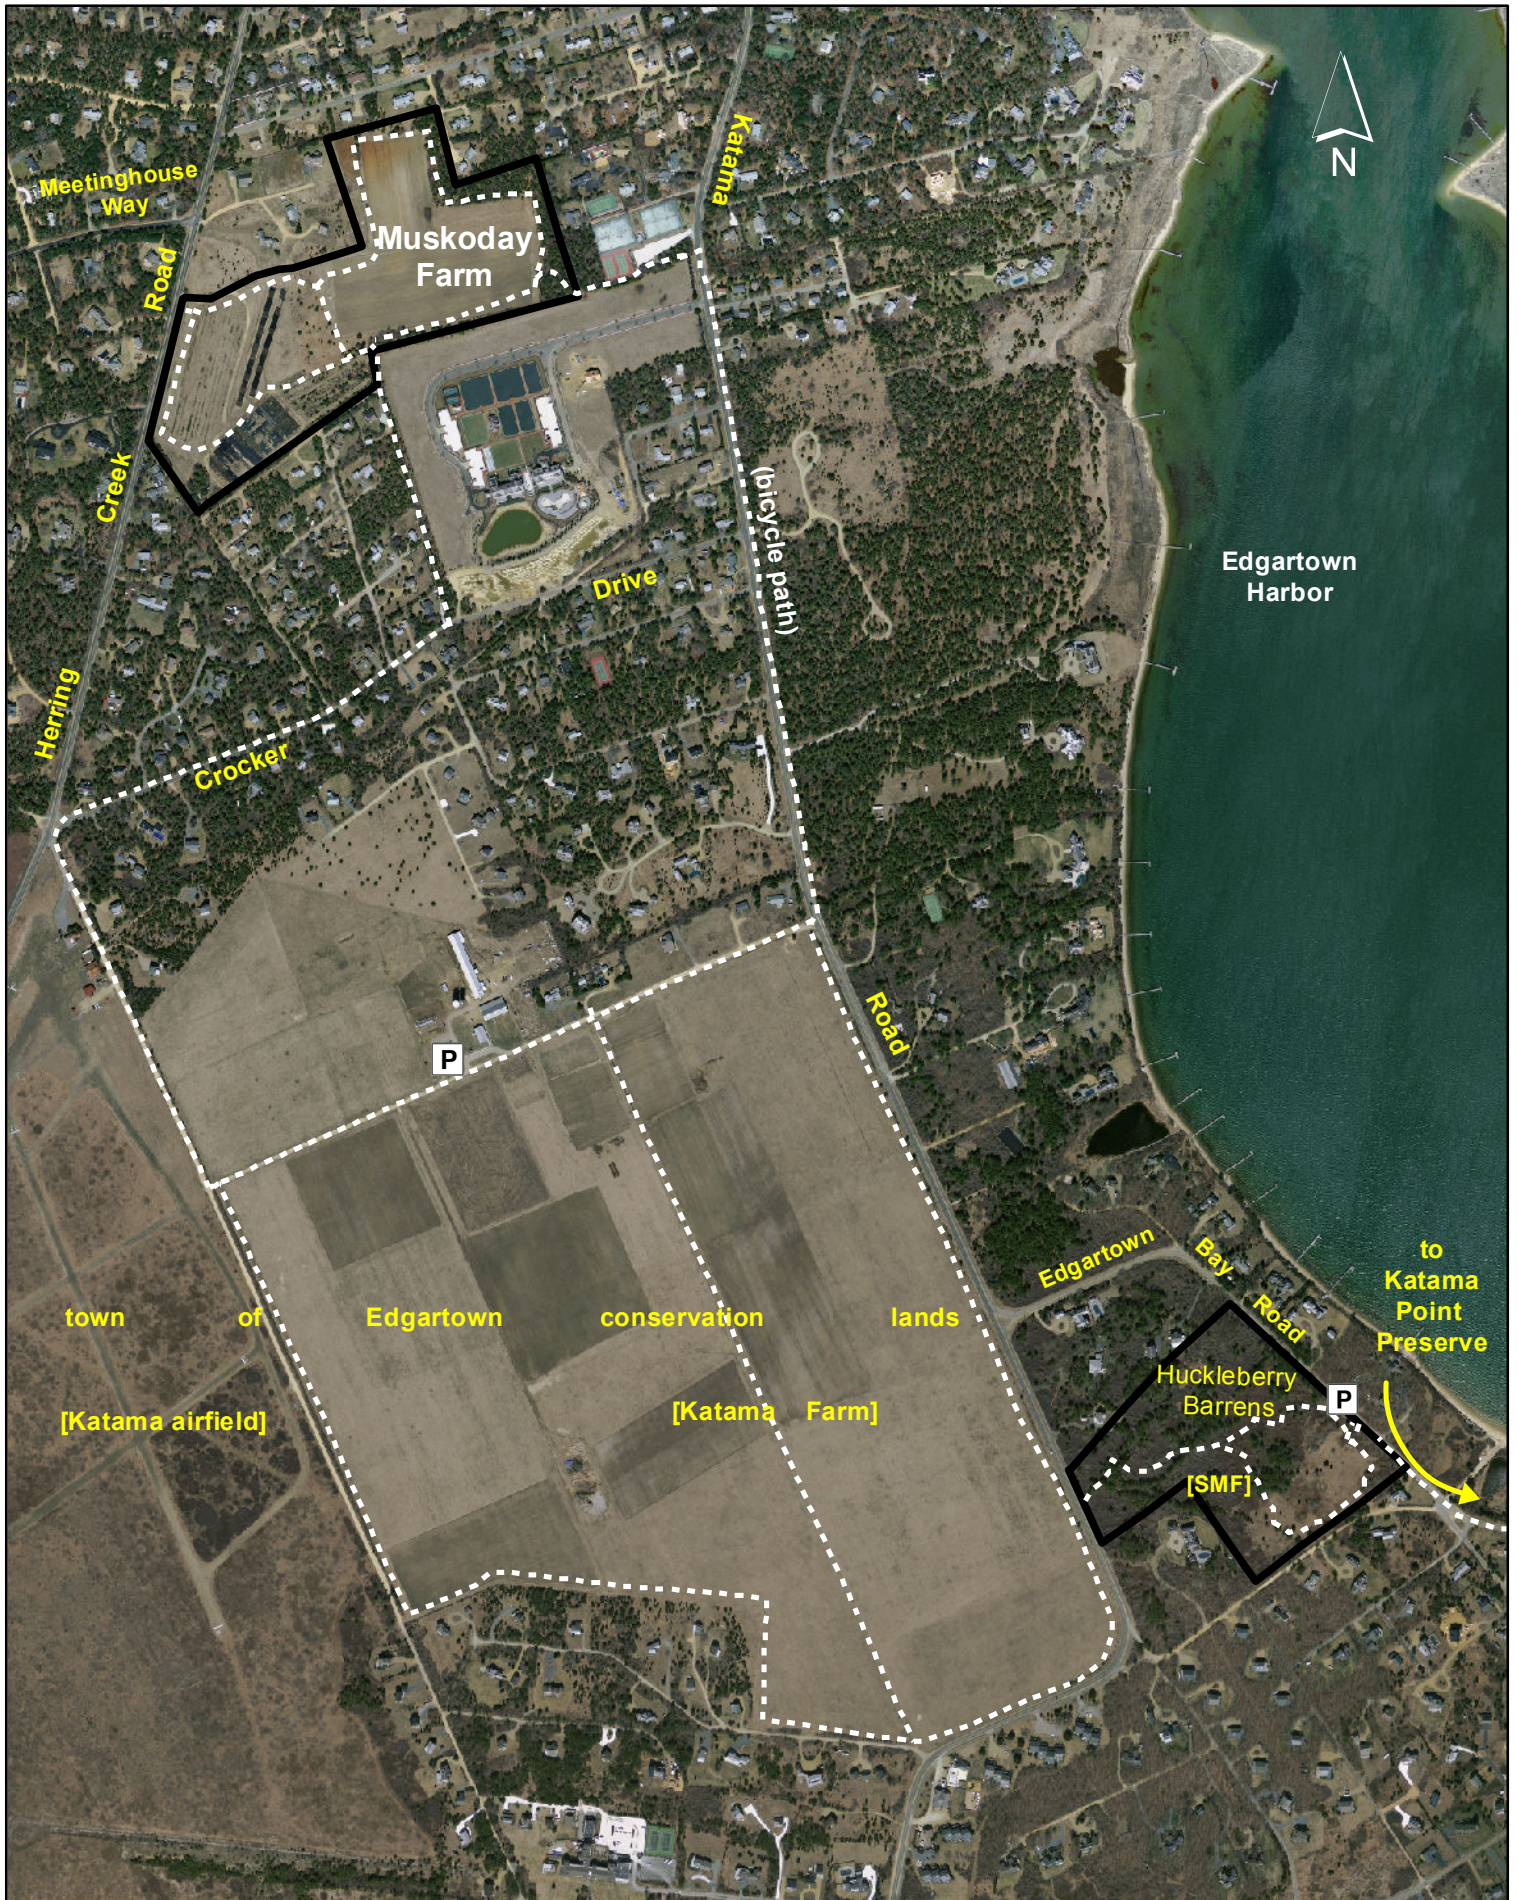

Muskoday Farm  
Edgartown, Massachusetts 28.0 acres

0 550 1,100 Feet

map updated on 06-18-2014