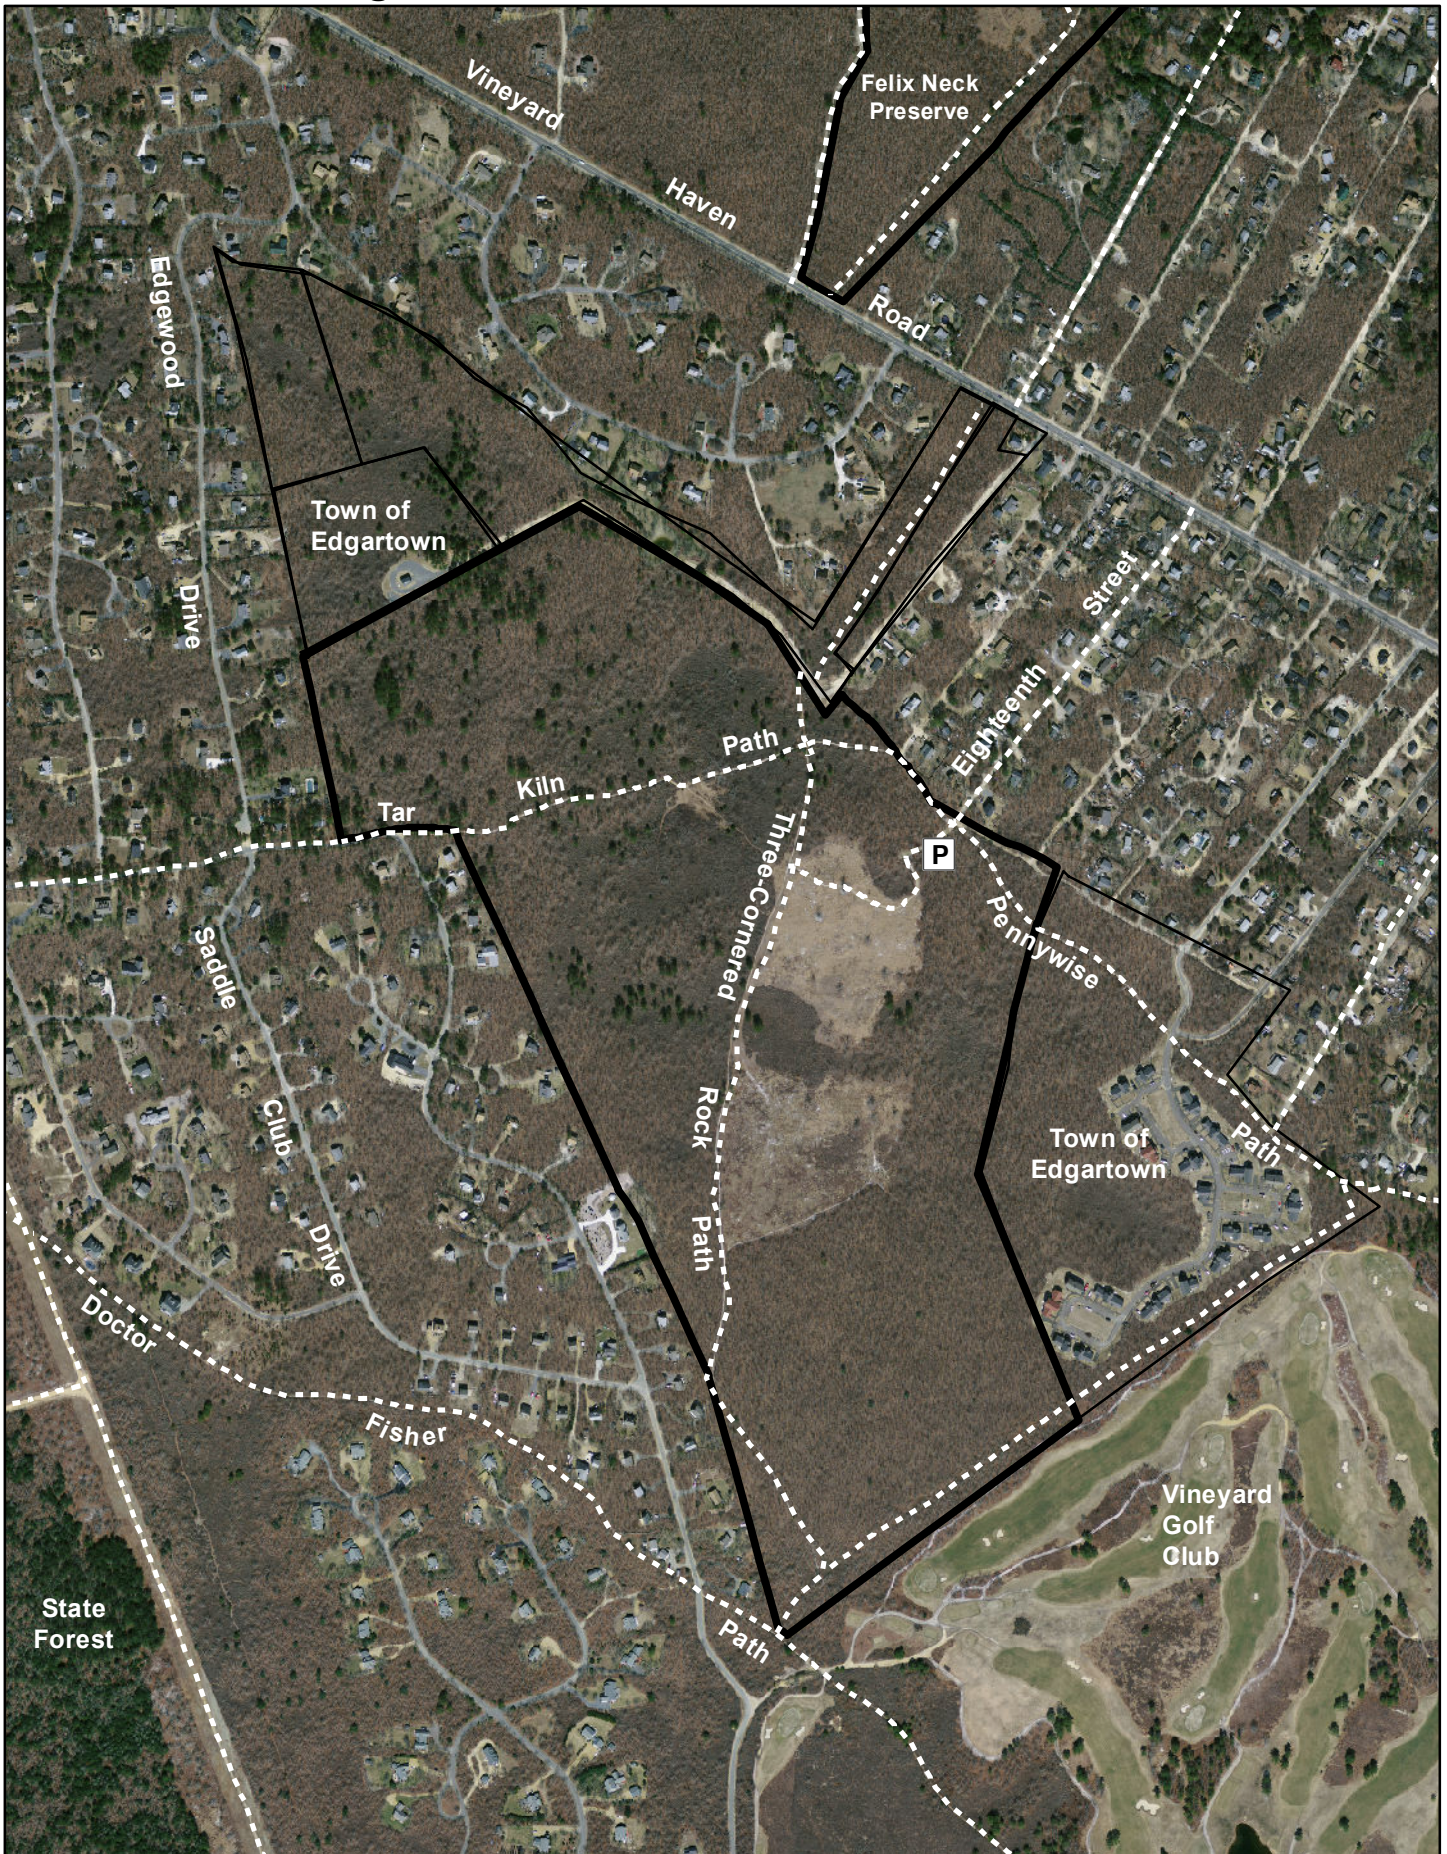

Pennywise Preserve Edgartown, Massachusetts 118.7 acres

0 600 1,200 Feet

map updated by land bank staff on 06-18-2014