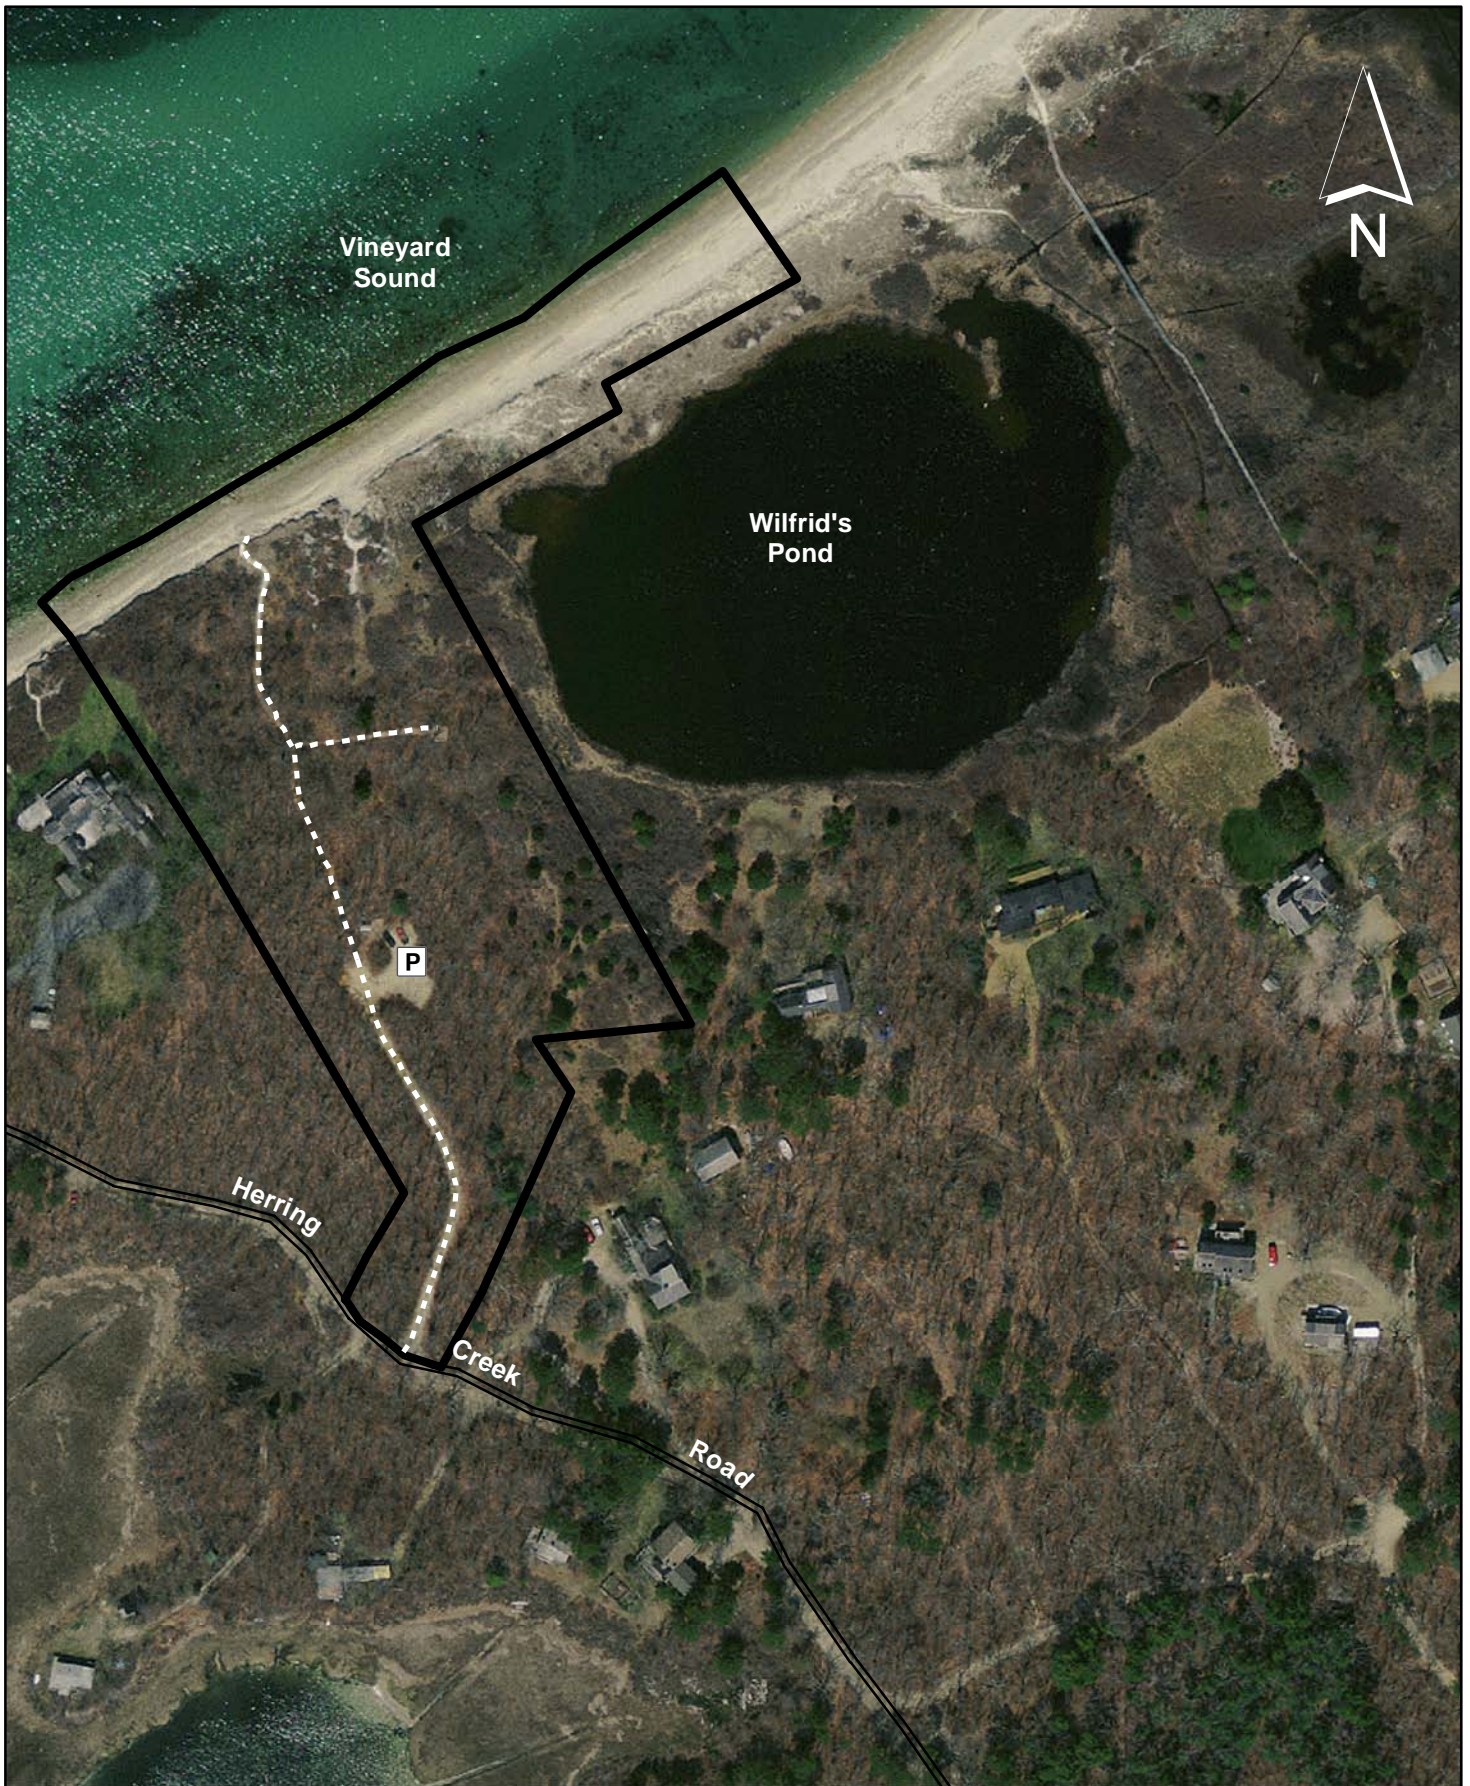

Wilfrid's Pond Preserve  
Tisbury, Massachusetts 5.2 acres

0 200 400 Feet

map updated by land bank staff 08-31-2012