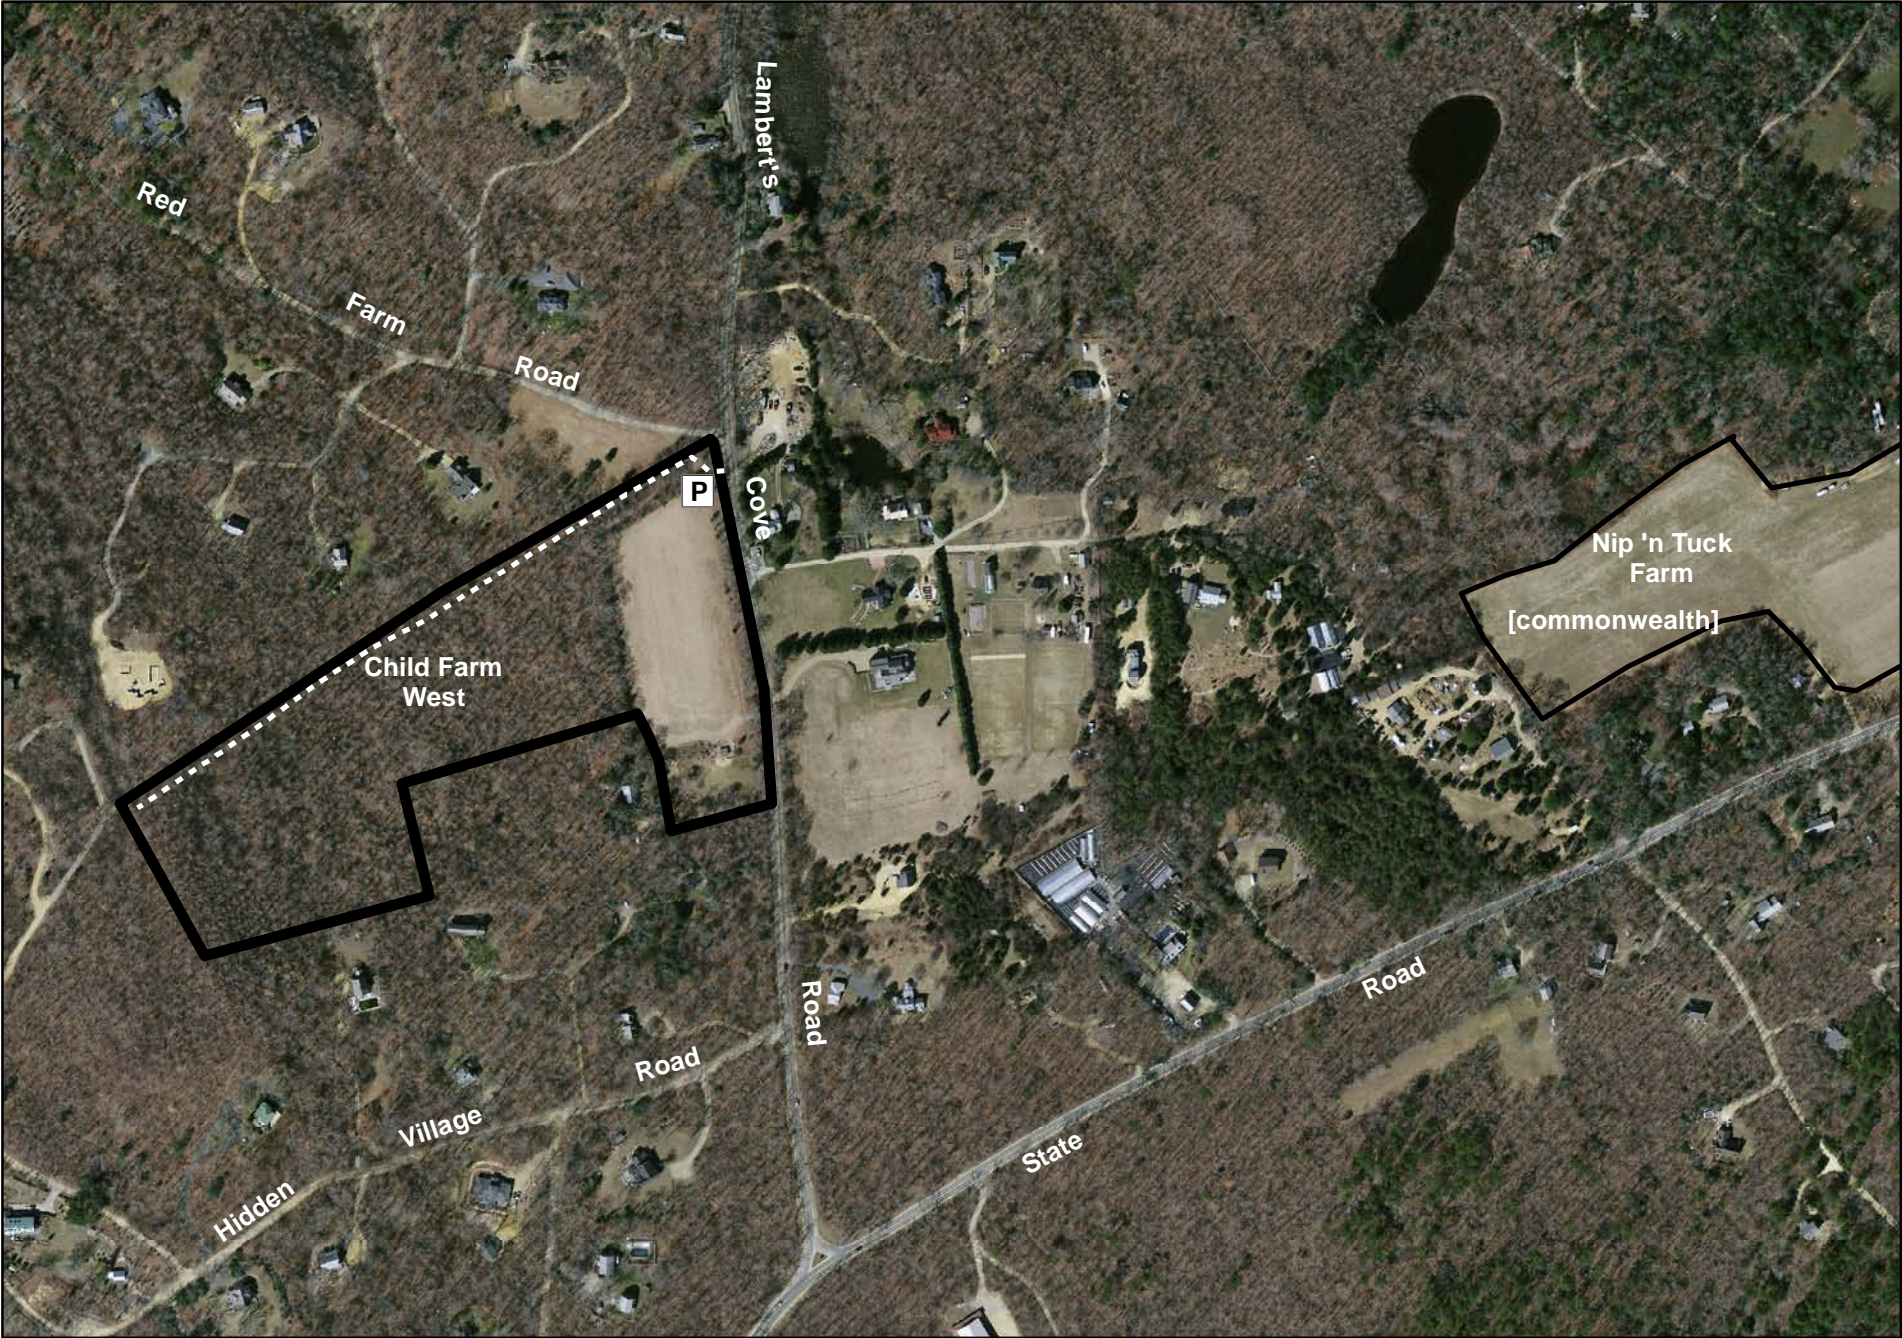

Child Farm West (privately owned)
West Tisbury, Massachusetts 14.5 acres

0 400 800 Feet

map updated by land bank staff on 09-05-2012