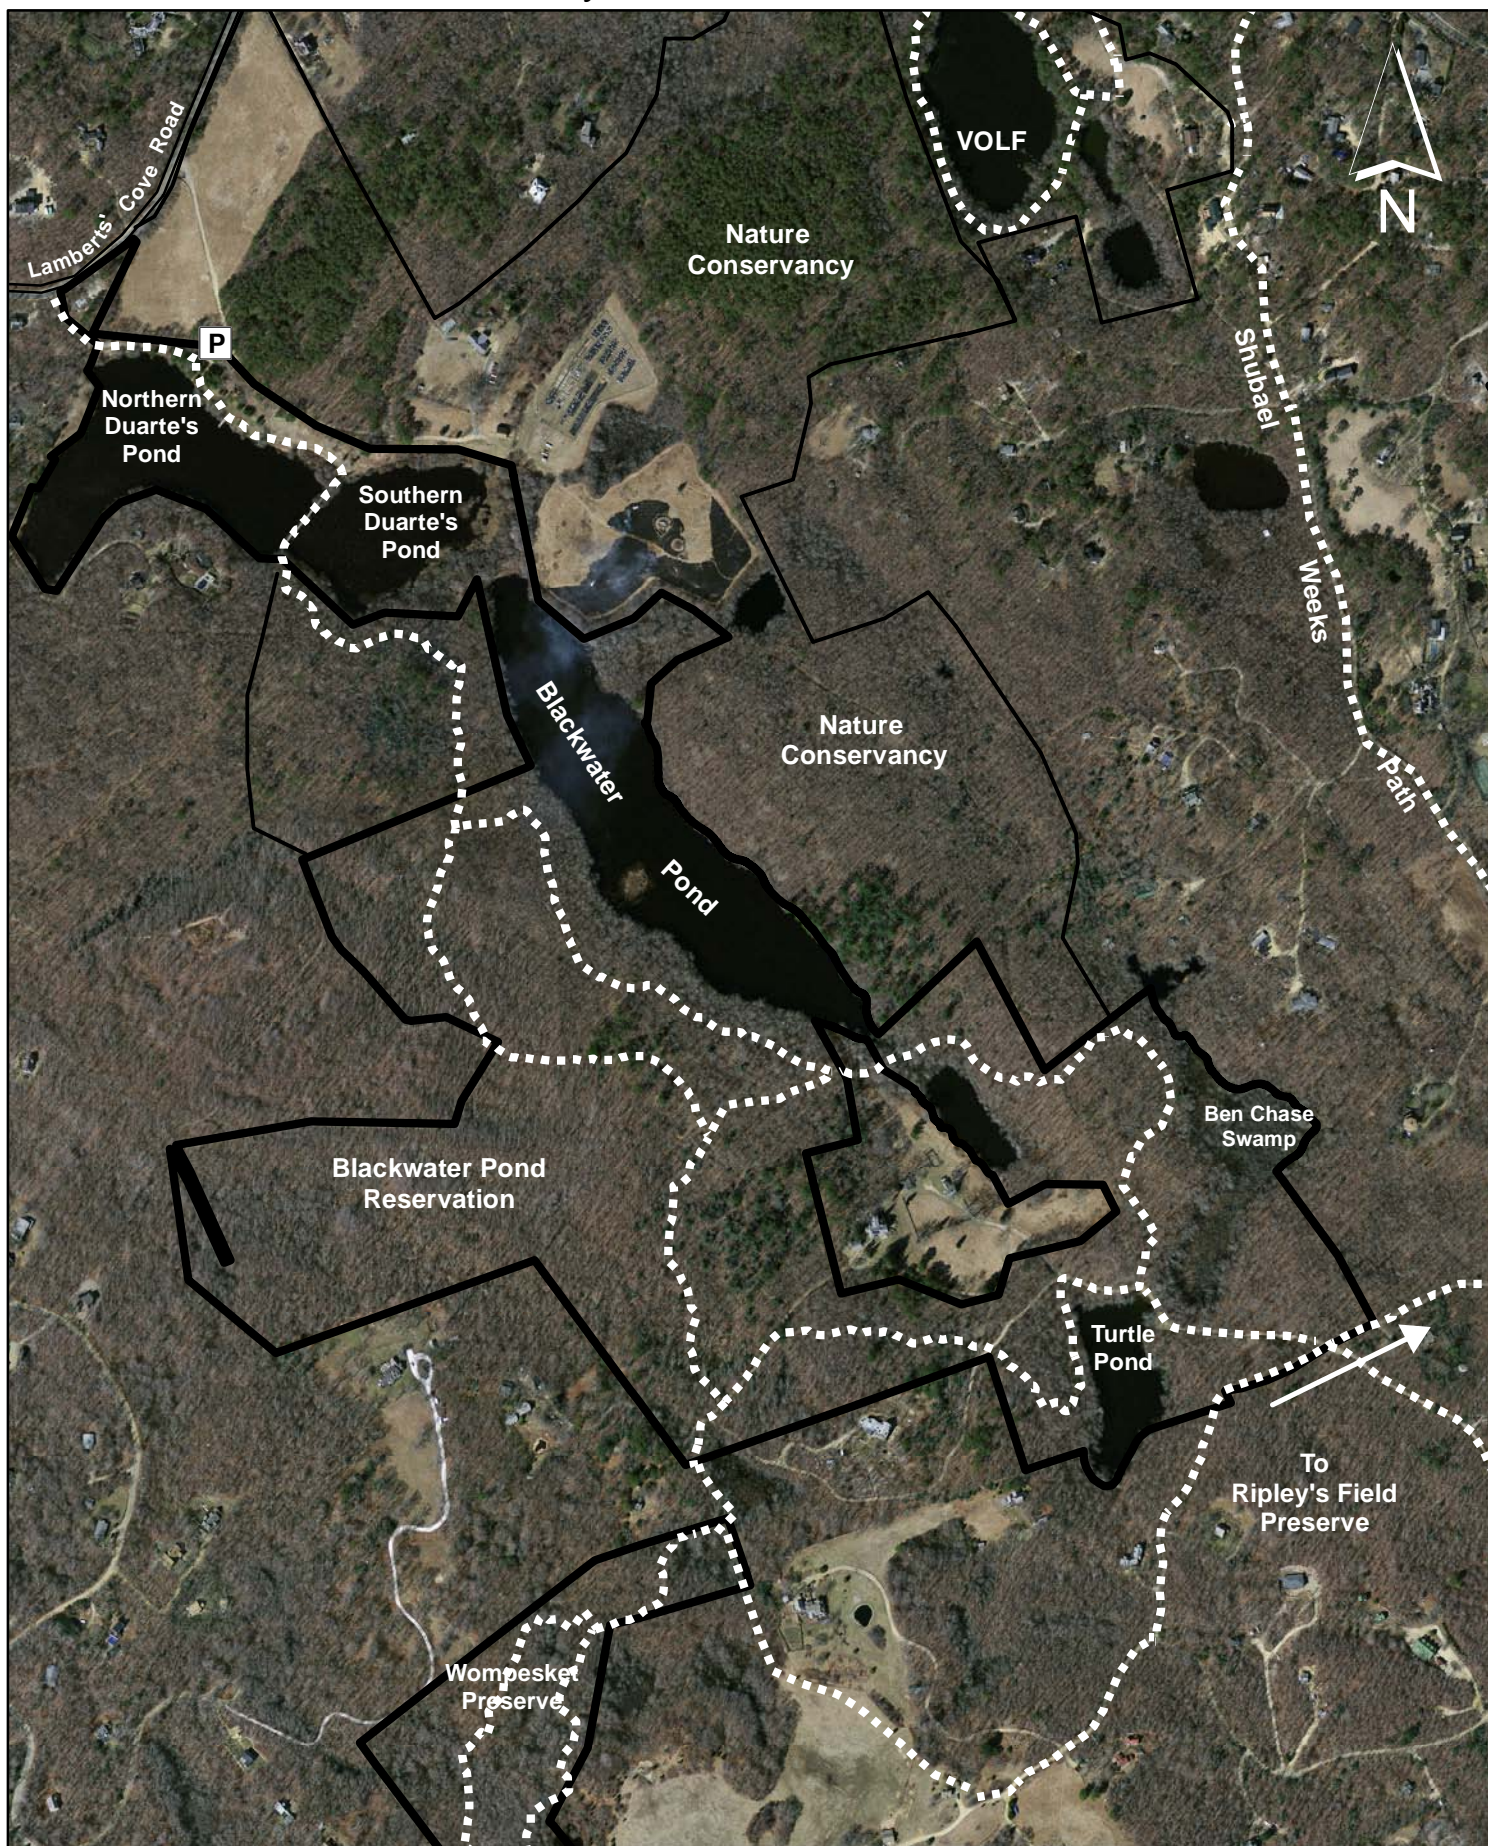

Blackwater Pond Reservation
West Tisbury, Massachusetts 106.5 acres

0 600 1,200 Feet

map updated by land bank staff on 09-10-2012