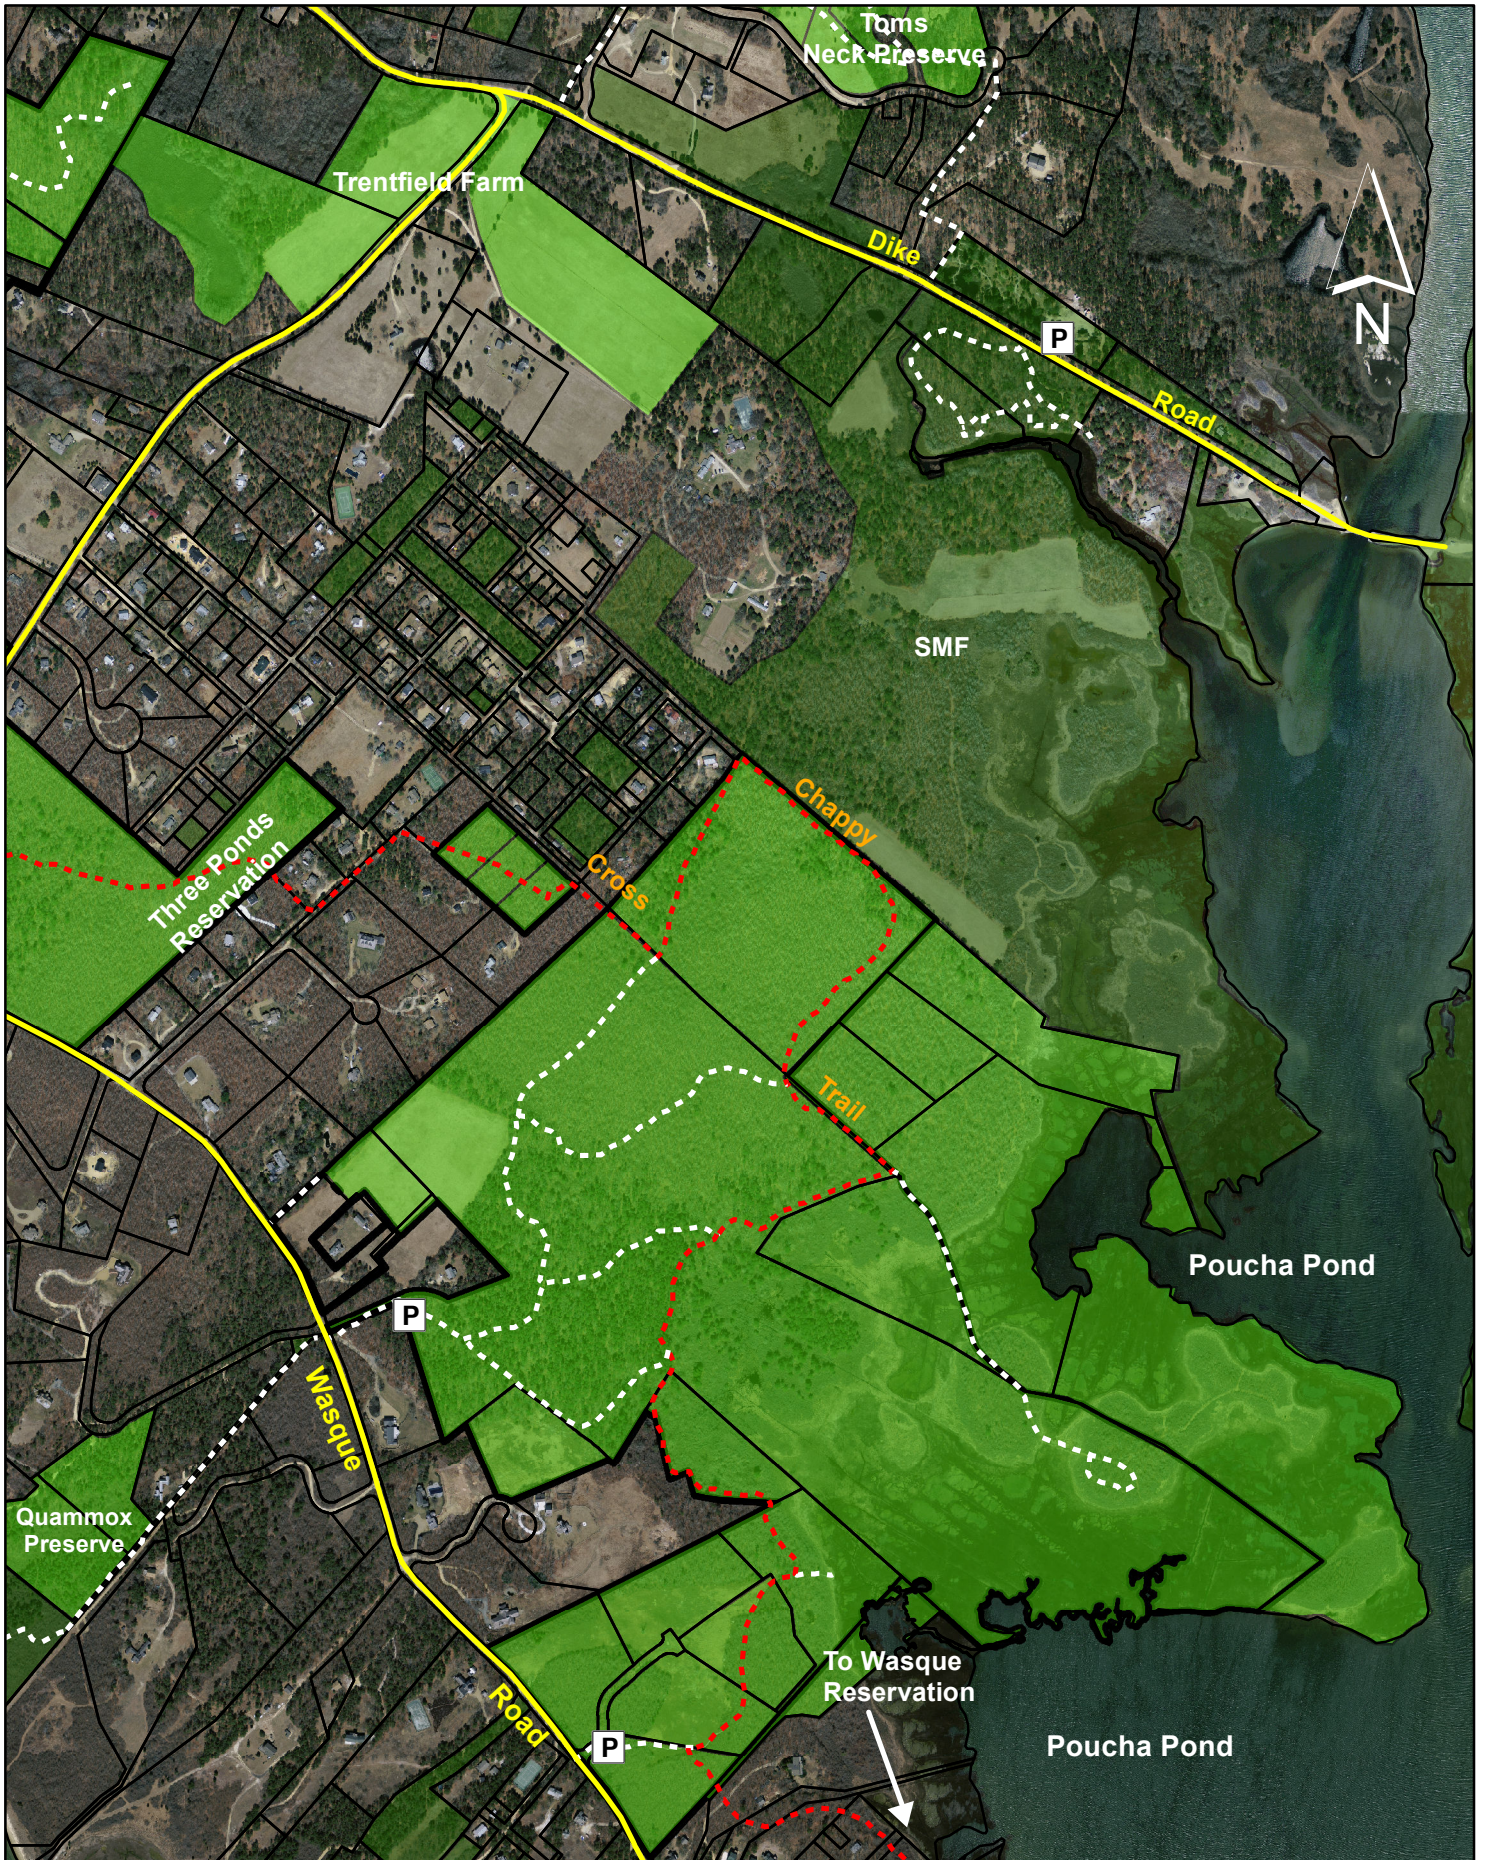

Poucha Pond Reservation (portion privately owned)
Edgartown, Massachusetts 210.8 acres

0 500 1,000 Feet

Map updated by land bank staff 02-06-2025

Source: Office of Geographic and Environmental Information (MassGIS) Commonwealth of Massachusetts Executive Office of Environmental Affairs