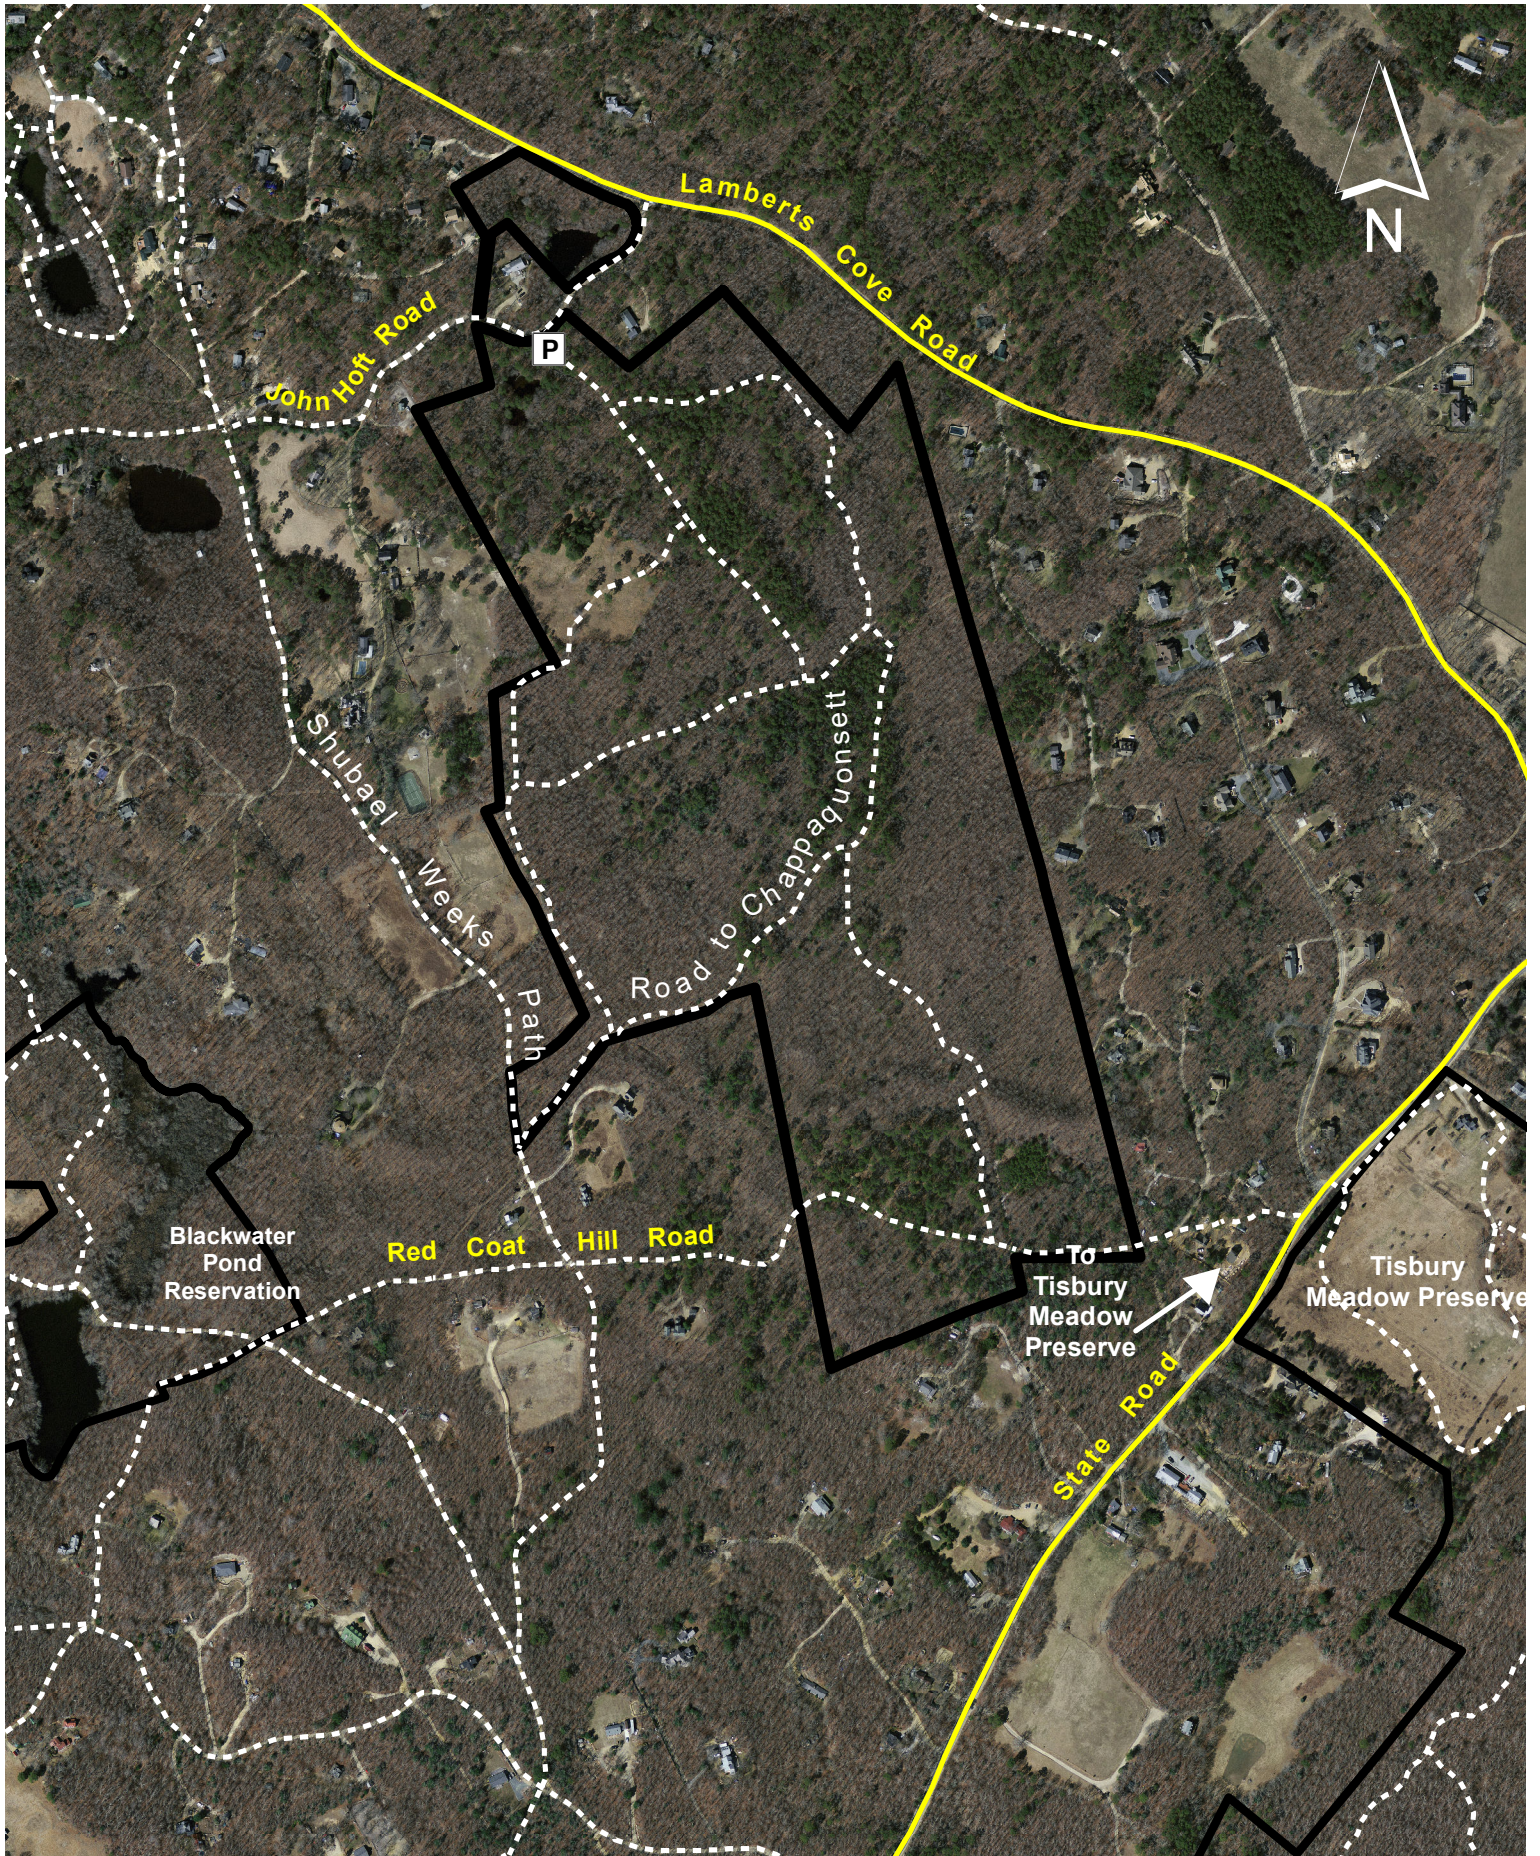

Ripley's Field Preserve (91.0 acres) Tisbury, Massachusetts

0 500 1,000 Feet

map updated by land bank staff on 05/31/2023