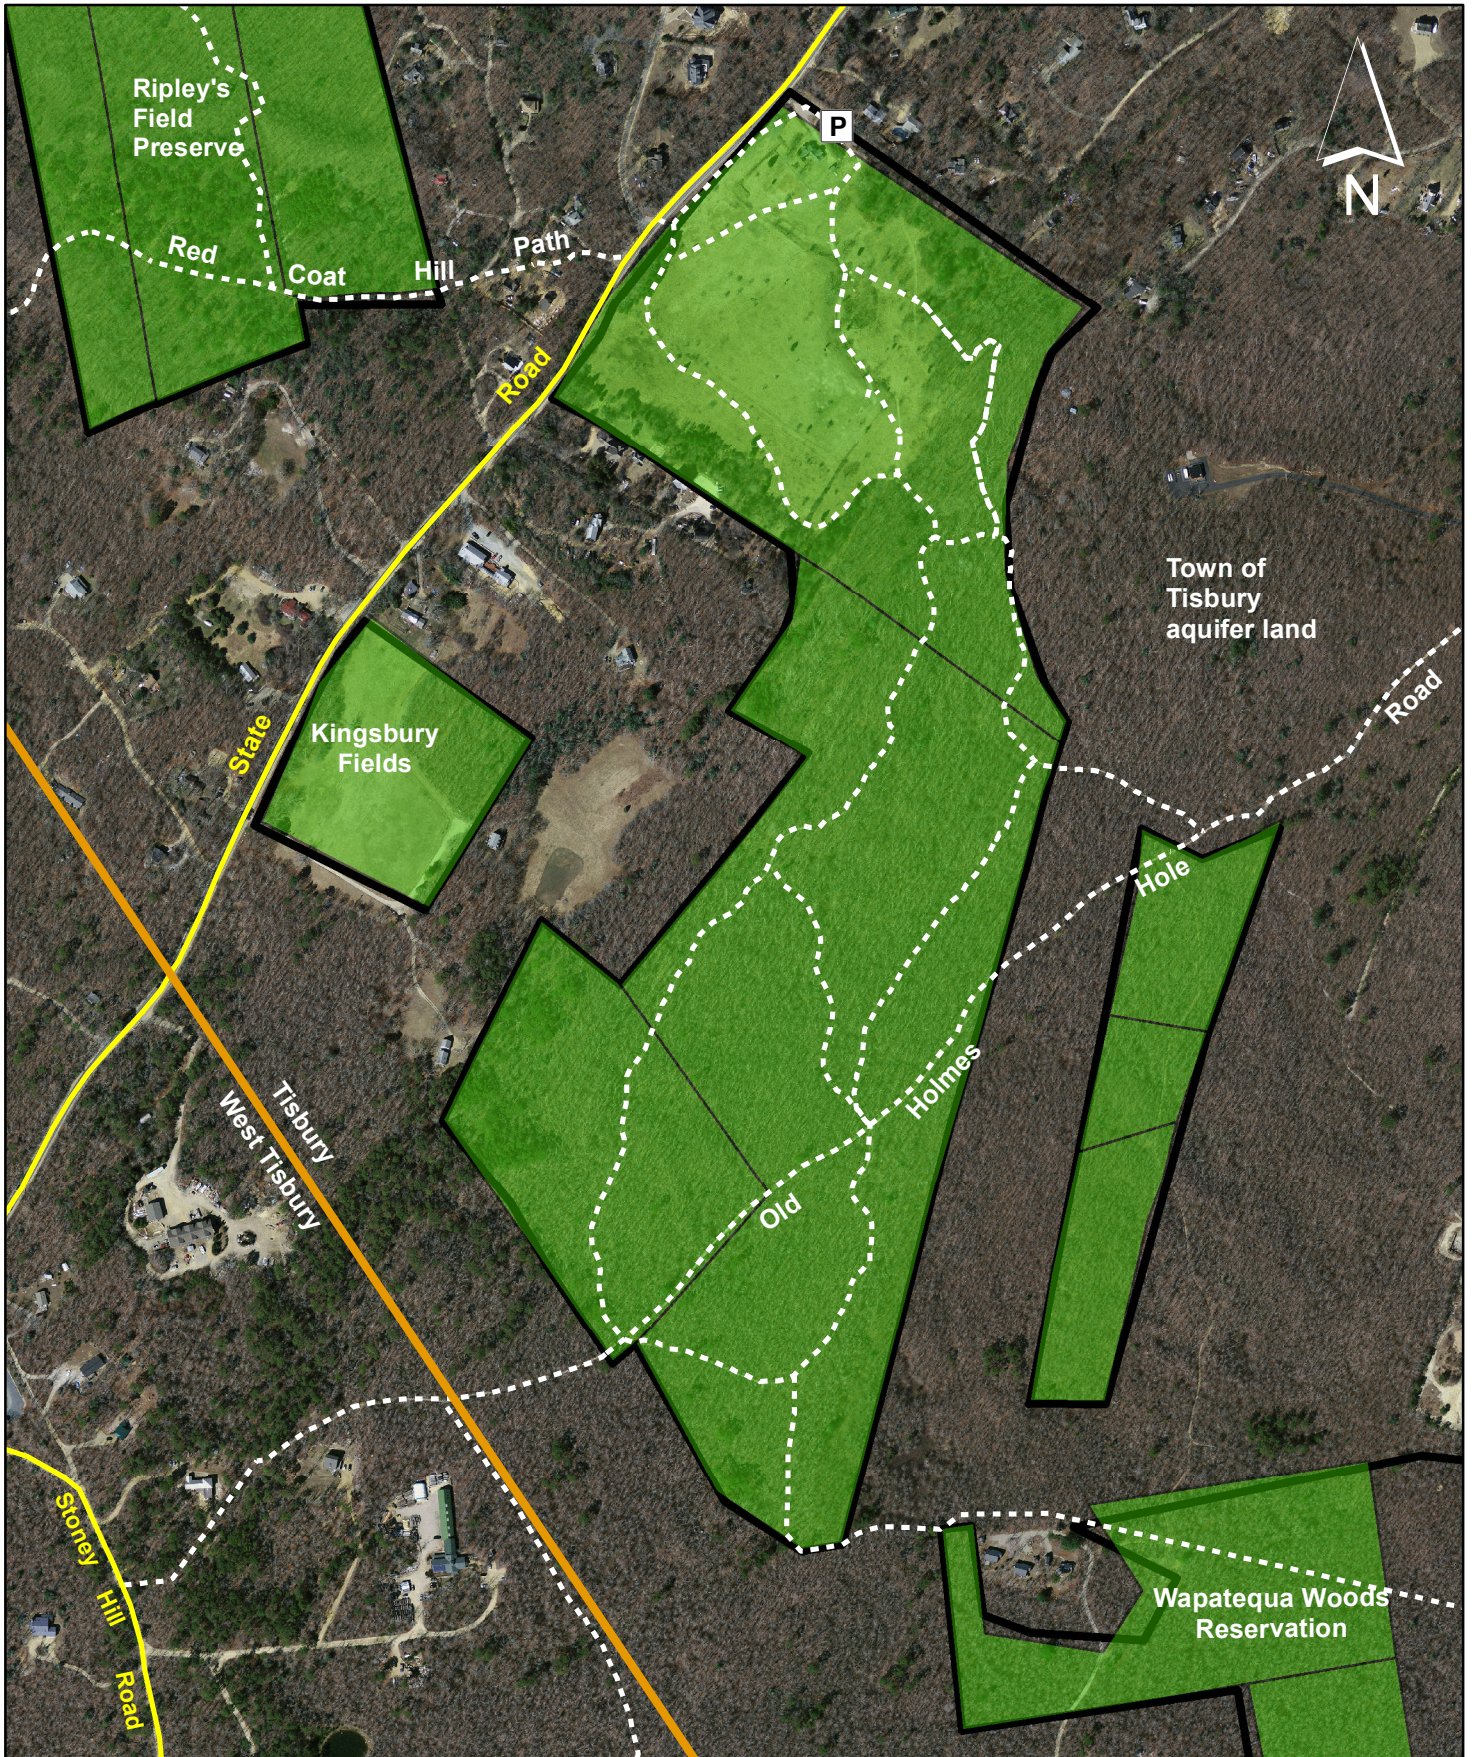

Tisbury Meadow Preserve

Tisbury, Massachusetts 93.0 acres

0 350 700 Feet

map updated by land bank staff on 02-11-2025