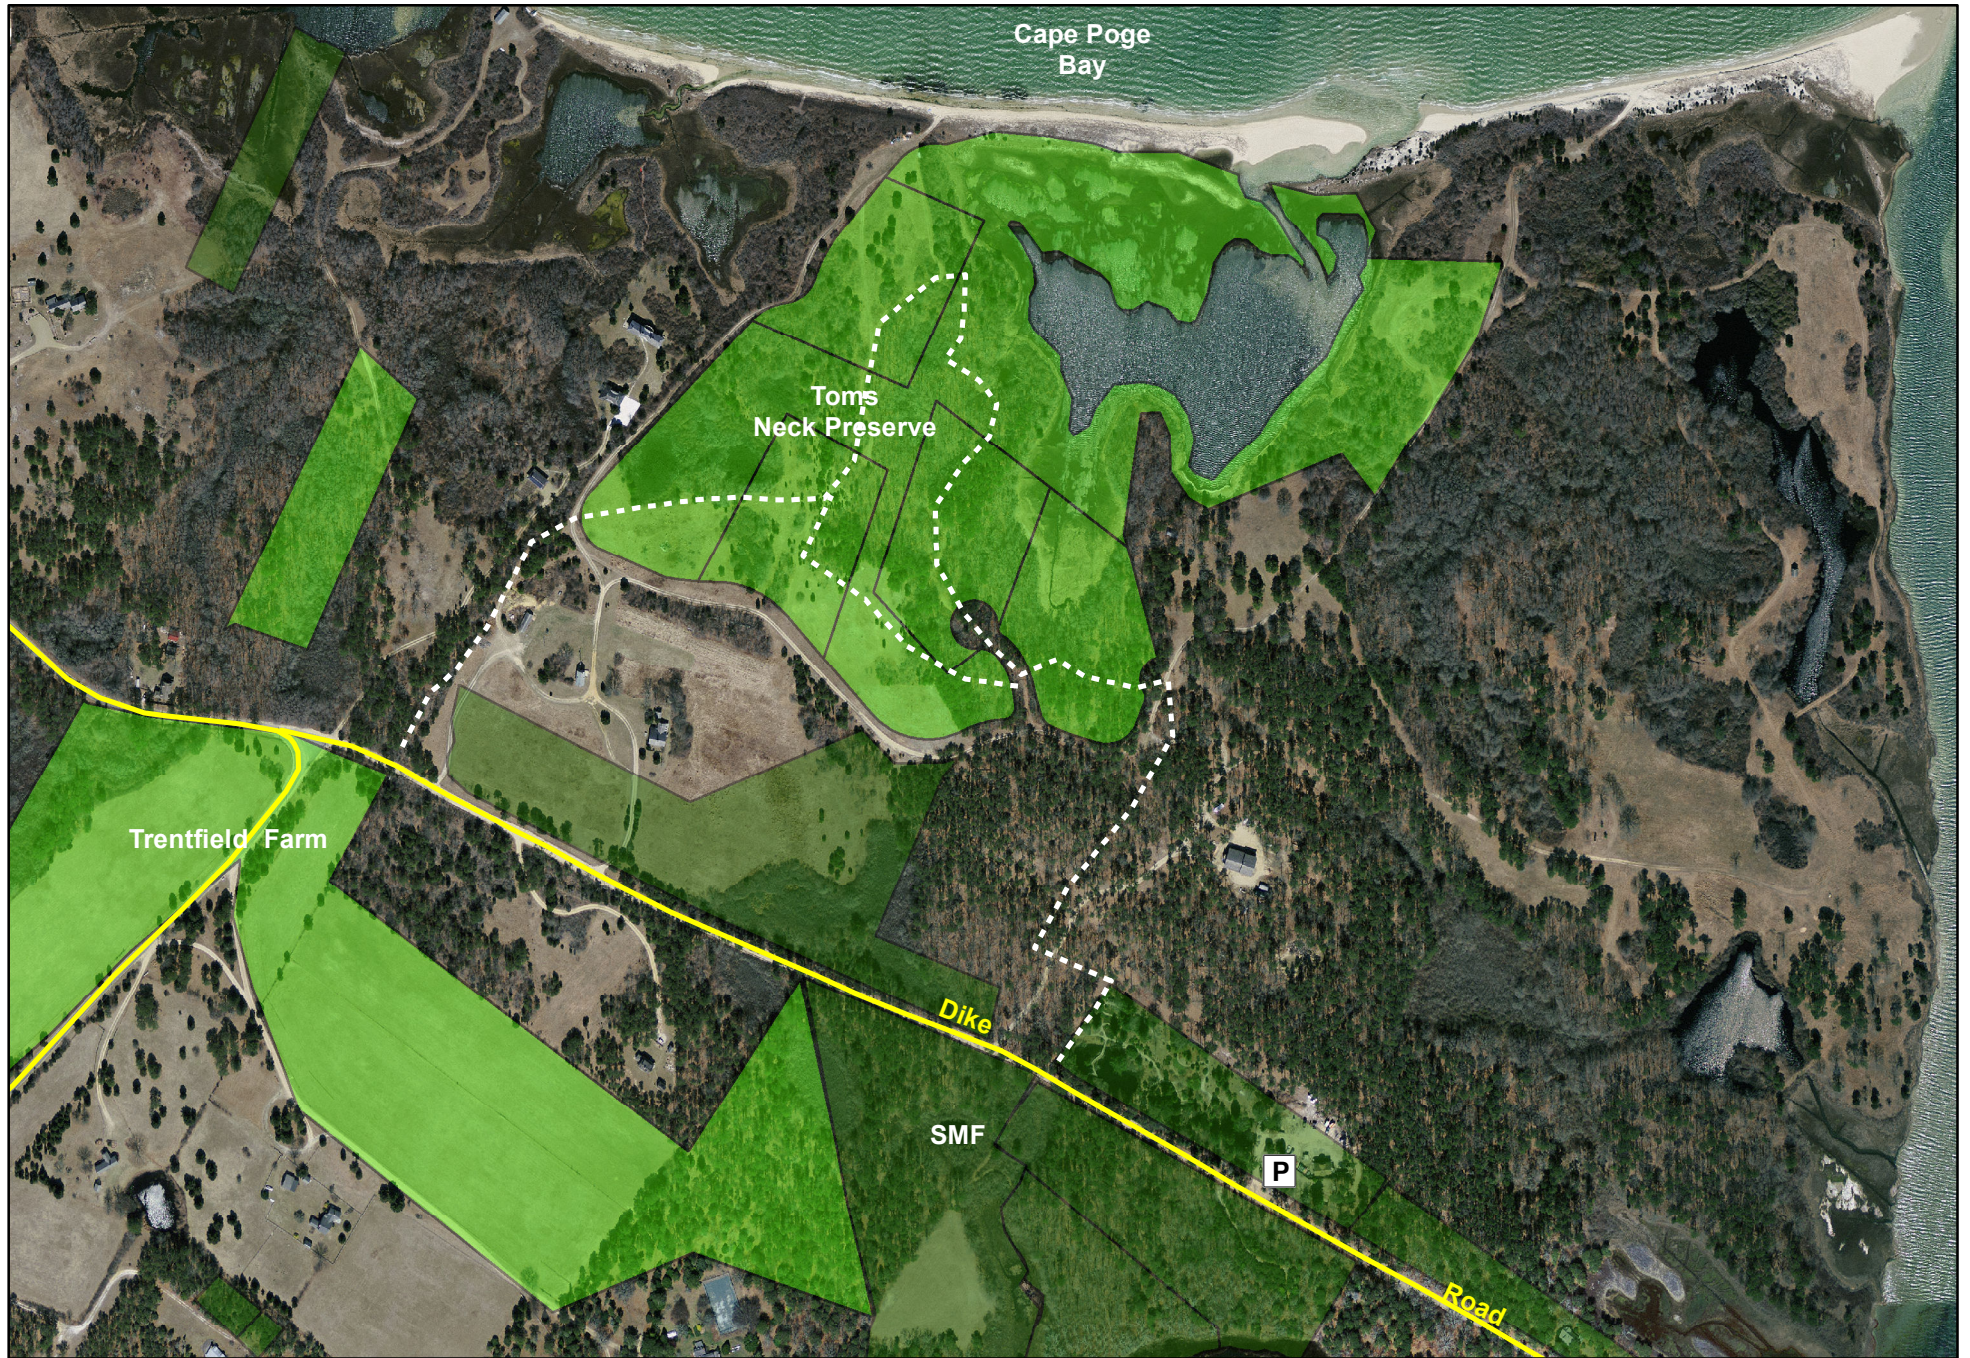

Toms Neck Preserve Edgartown, Massachusetts - 30.6 acres

0 325 650 Feet

Map updated by land bank staff 02-11-2025