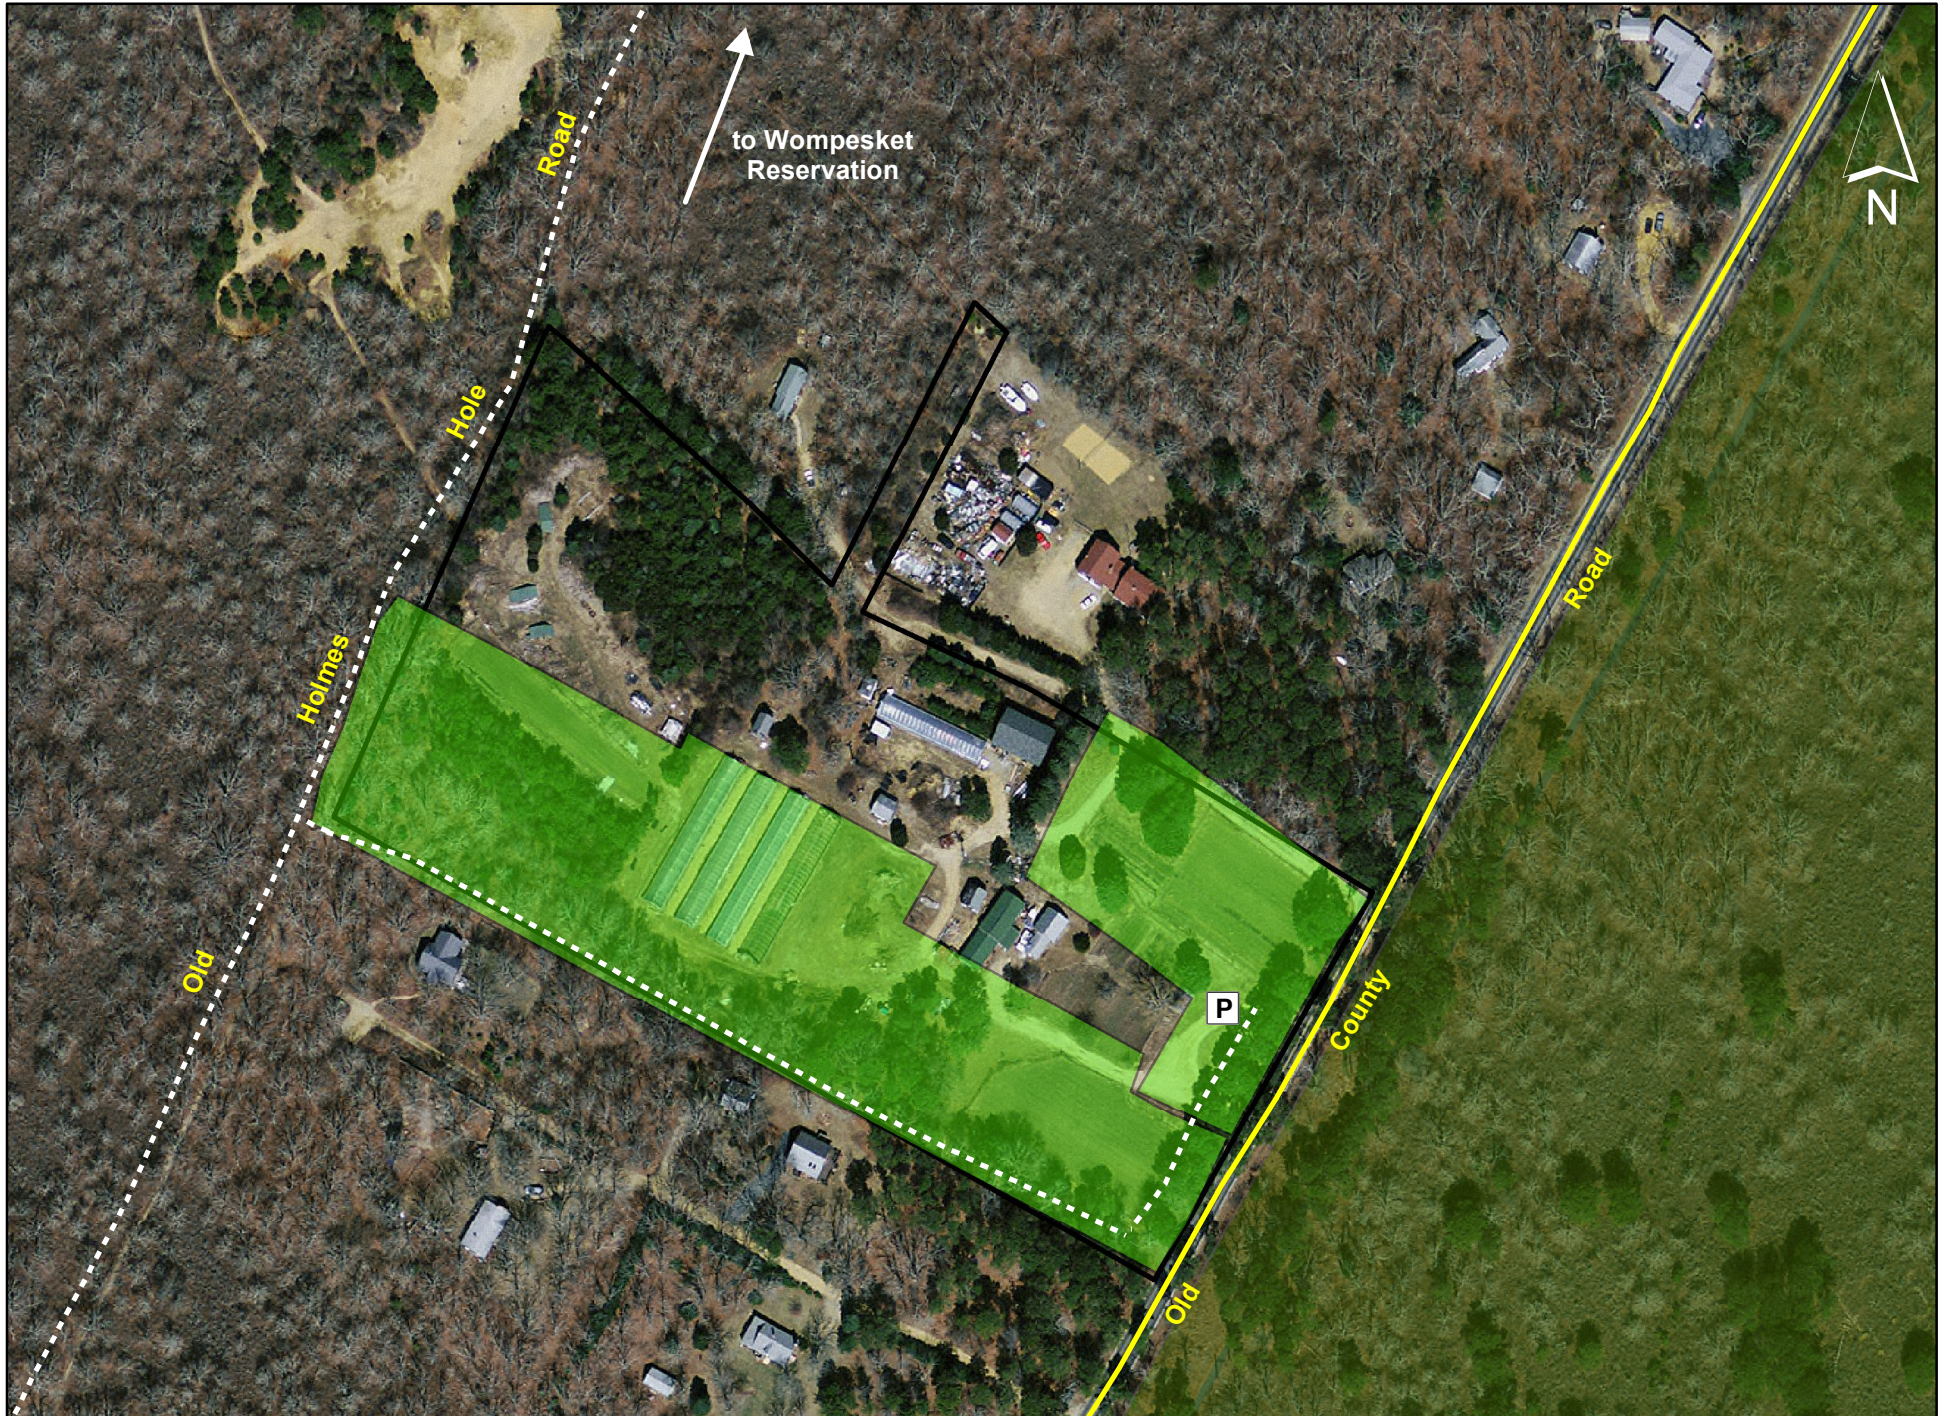

**Whippoorwill Farm  
West Tisbury, Massachusetts 4.7 acres**

0 250 500 Feet

map updated by land bank staff on 02-13-2025