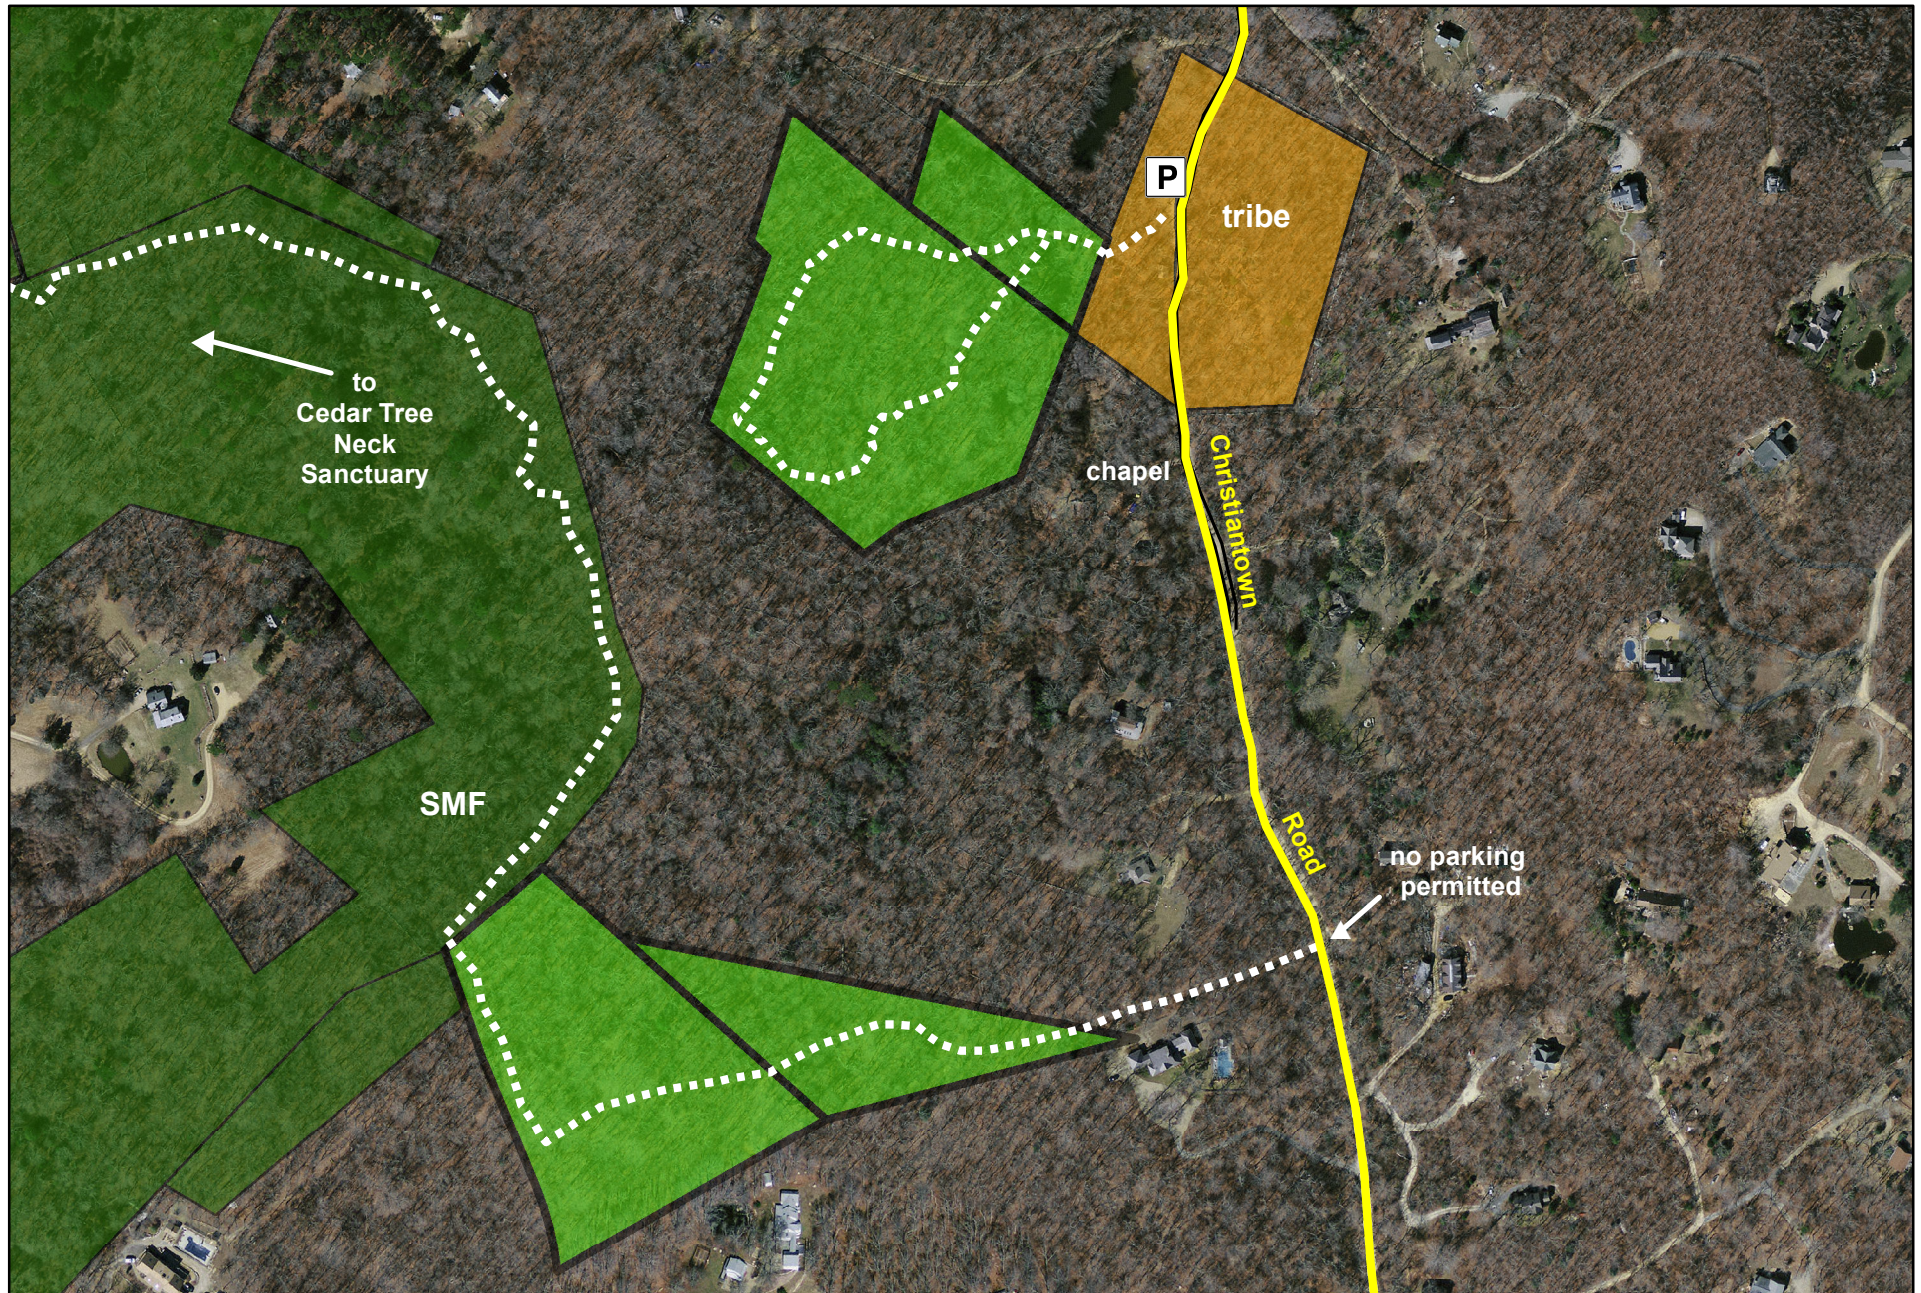

Christiantown Woods Preserve West Tisbury, Massachusetts 15.9 acres

0 250 500 Feet

map updated by land bank staff 02-04-2025