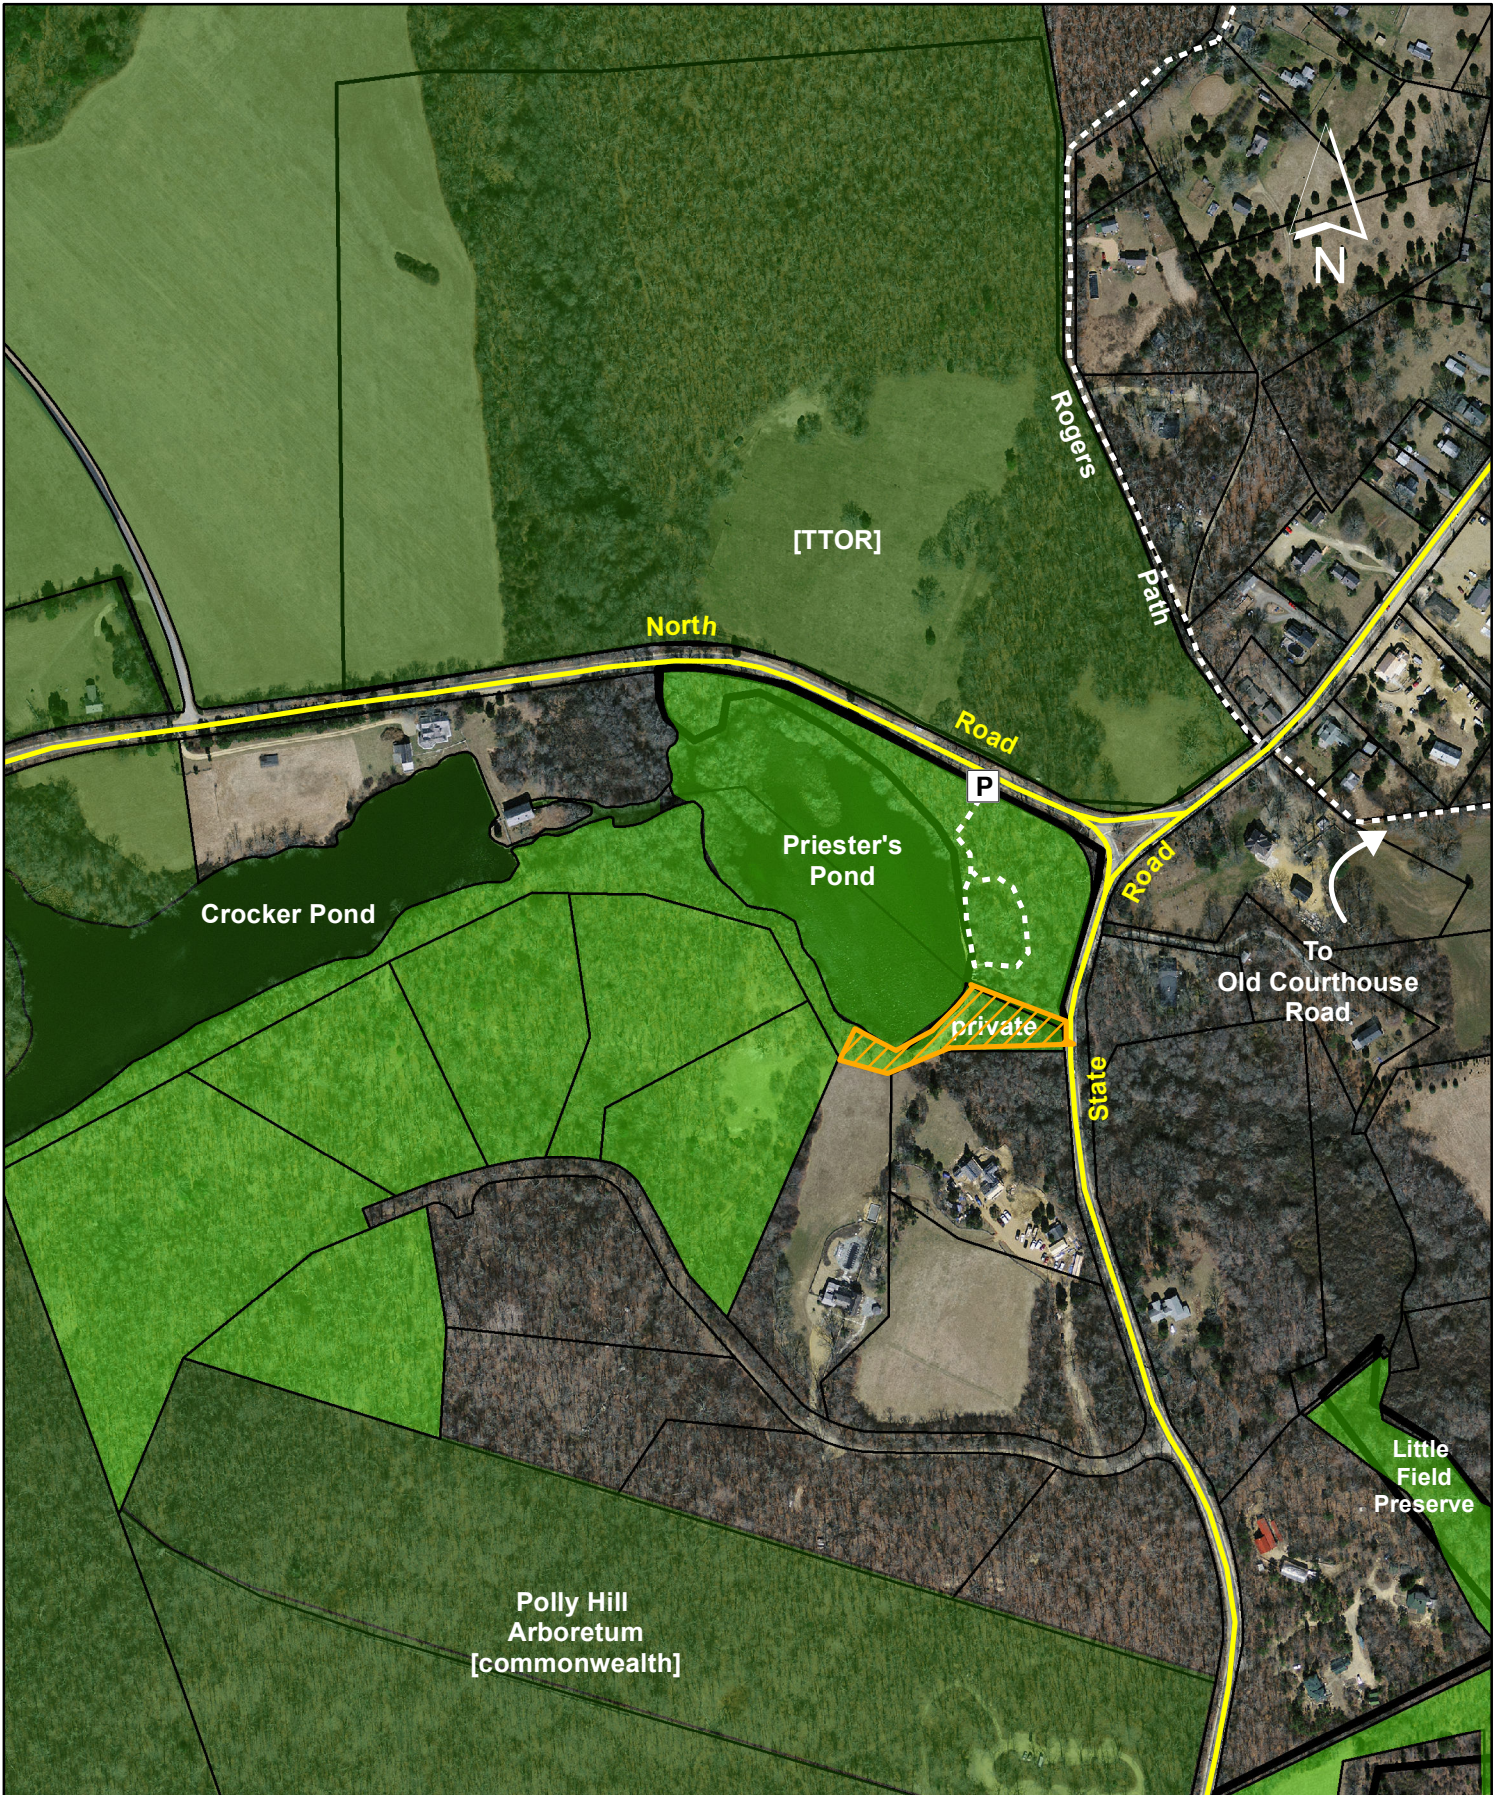

Priester's Pond Preserve
West Tisbury, Massachusetts 29.3 acres

map updated by land bank staff 02-07-2025